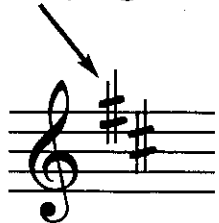

7 - Red Belt

Pitches: DEF#GAB

Twinkle, Twinkle Little Star

2 measures (8 beats) introduction
on recording

Traditional

Twinkle, twinkle little star, how I wonder what you are.
Up above the world so high, like a diamond in the sky!
Twinkle, twinkle little star, how I wonder what you are.

Chords: D, D, A, A, B, B, A, G, G, F#, F#, E, E, D, A, A, G, G, F#, F#, E, D, D, A, A, B, B, A, G, G, F#, F#, E, E, D.

New things to learn for the Red Belt song:

key signature

These sharps (#), when placed at the beginning of a line, are for all C's and F's in the song. This is called a **key signature**. However, since there are no C's in this song, you only have to remember to play every F in this song as F#.