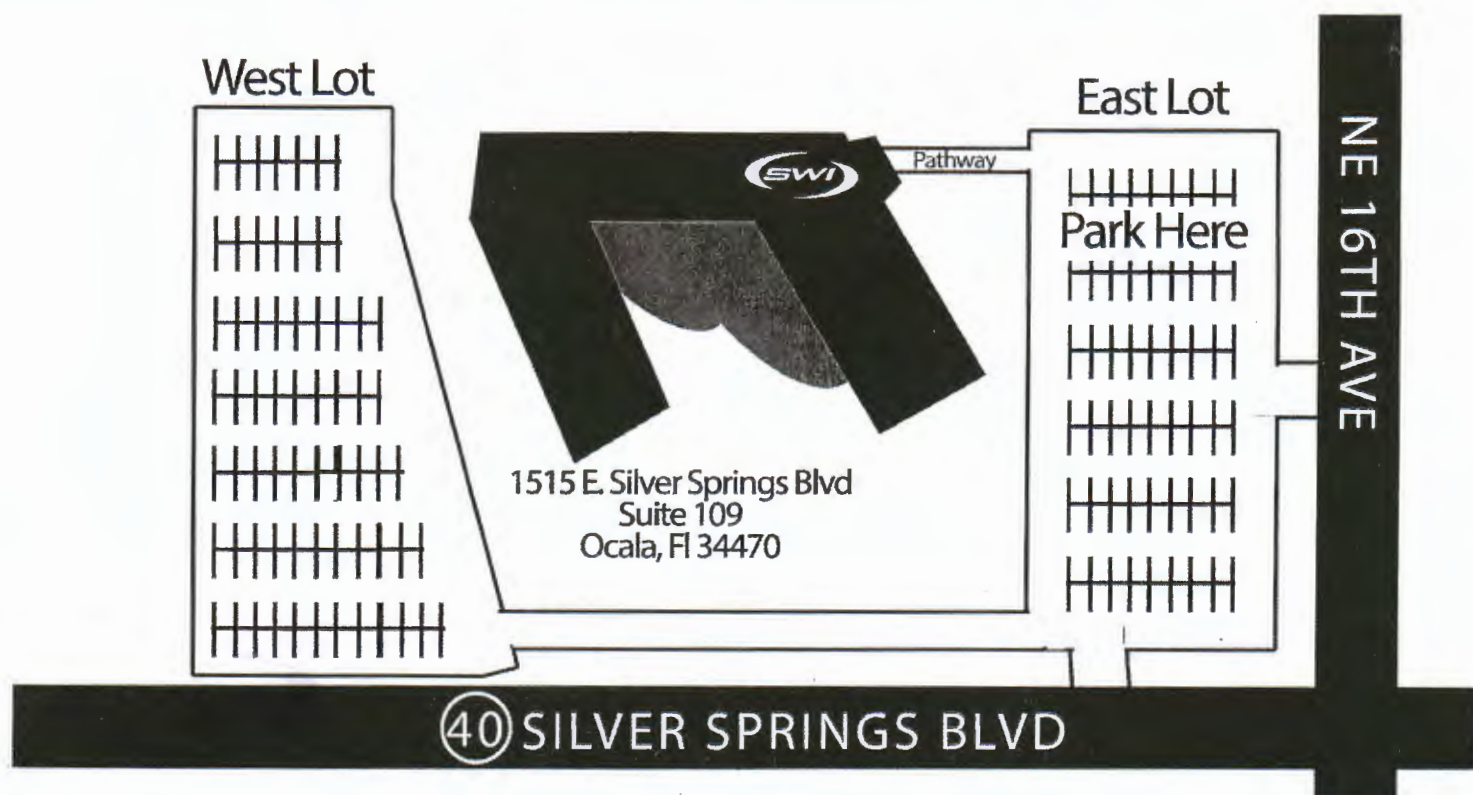

SWI PHOTOGRAPHY

Ocala Studio

1515 E Silver Springs Blvd, Suite 109
Ocala, Florida 34470
352-509-6855
swiphoto.com

Parking for SWI is located in the
East Parking Lot. Entrance to the
complex is on floor 2.

We are located on the 1st floor,
directly across from the elevator.

The Cascades Office Complex

The Cascades Office Complex